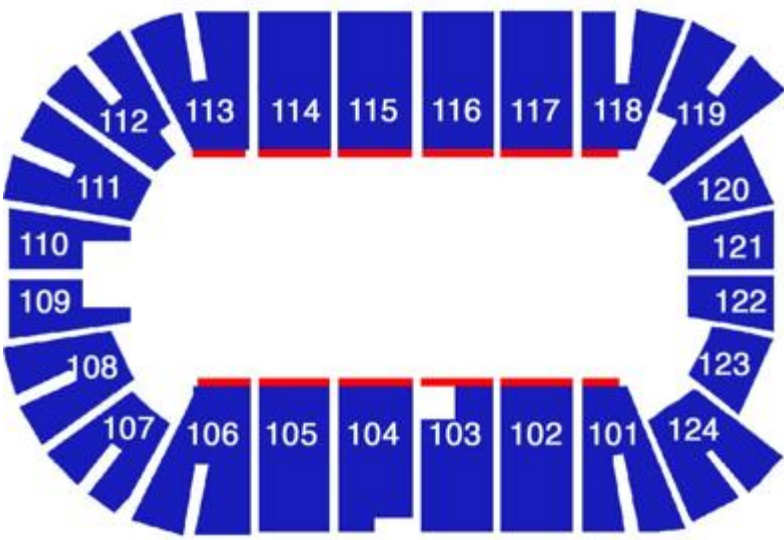

**WOLF*PACK
NINJAS**

WOLF PACK NINJA IS BACK

📍 XL CENTER ★ SUN. SEPT. 18TH

 **PL2**

**GROUPS OF
10 OR MORE**

**TICKET PRICE
\$24**

DEADLINE TO ORDER: MON. SEPT. 12TH BY 5PM

**TO ORDER OR FOR MORE INFO CONTACT:
KATIE FORCE, GROUP SALES MANAGER
(860) 241-4225
KATIE.FORCE@SPECTRAXP.COM**