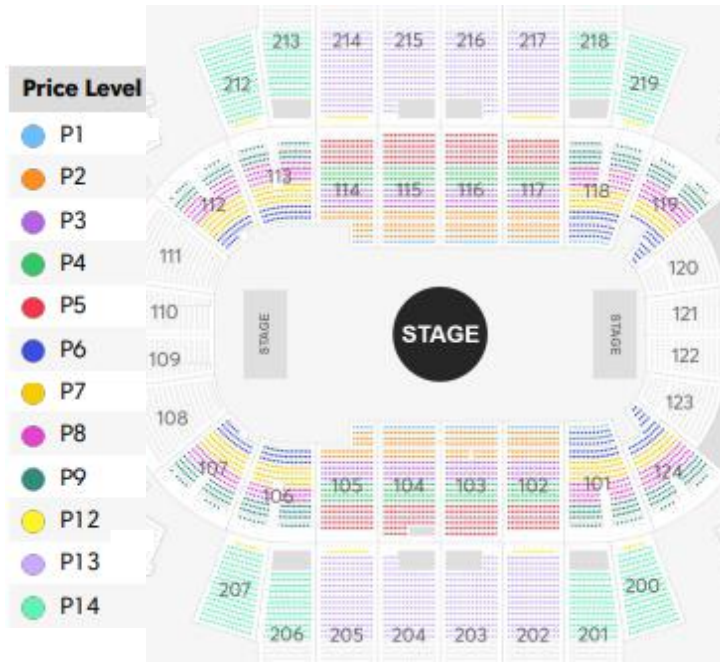

## XL CENTER

### PRICING FOR GROUPS OF 10 OR MORE \*

**SAT. MAY 4<sup>TH</sup> | 11AM | 3PM**  
**SUN. MAY 5<sup>TH</sup> | 12PM | 4PM**

**FRI. MAY 3<sup>RD</sup> | 7PM**  
**SAT. MAY 4<sup>TH</sup> | 7PM**

Price Level	Price
P1	\$120
P2	\$75
P3	\$65
P6	\$60
P4	\$55
P7	\$50
P5	\$45
P8 / P12	\$40
P9 / P13 / P14	\$30

Price Level	Price
P1	\$95
P2	\$60
P3	\$55
P4	\$50
P5 / P6	\$45
P7	\$40
P8 / P12	\$35
P9 / P13 / P14	\$25

**GIRL SCOUT NIGHT | FRI. MAY 3<sup>RD</sup> | 7PM**  
**TICKET \$19 [IN SELECT SECTIONS]**

- \* **GROUP TICKET PRICING IS SUBJECT TO CHANGE**
- \* **LIMITED SEATS AVAILABLE & TICKETS ARE FIRST COME FIRST SERVE**
- \* **\$5 GROUP ORDER CHARGE PER ORDER**