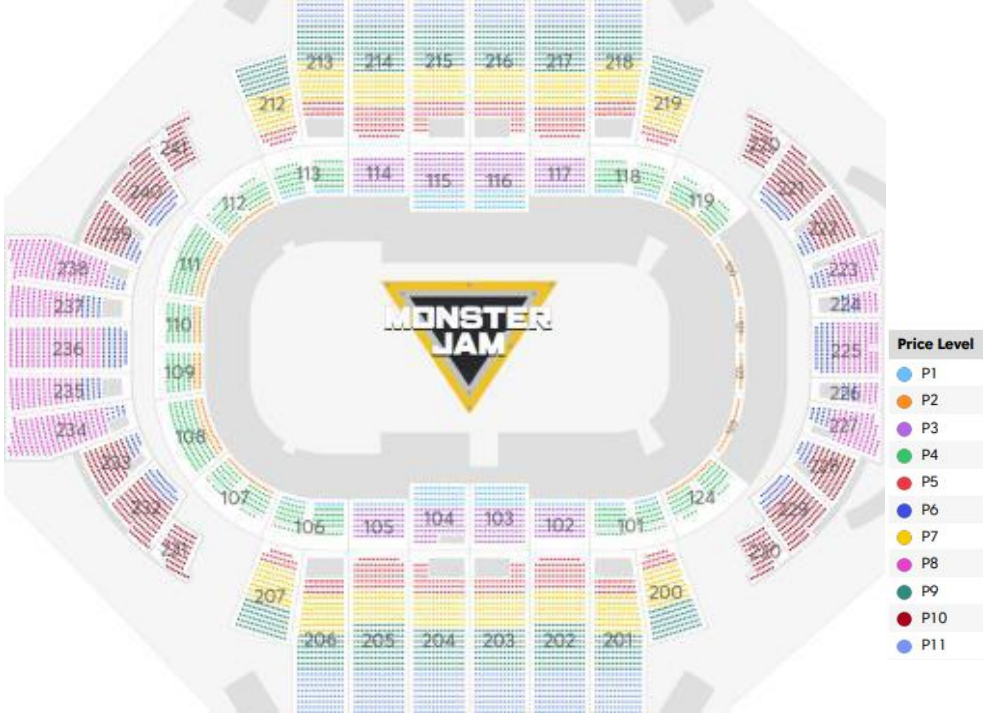

XL CENTER

SAT. MAR. 23RD 1PM | 7PM
SUN. MAR. 24TH 1PM

Competitors shown are subject to change. © 2024 Feld Motor Sports, Inc.

TICKET PRICES STARTING AT \$20

- * GROUP PRICING AVAILABLE FOR GROUPS OF 10 OR MORE
- * \$5 GROUP ORDER CHARGE PER ORDER
- * PRICES ARE SUBJECT TO CHANGE