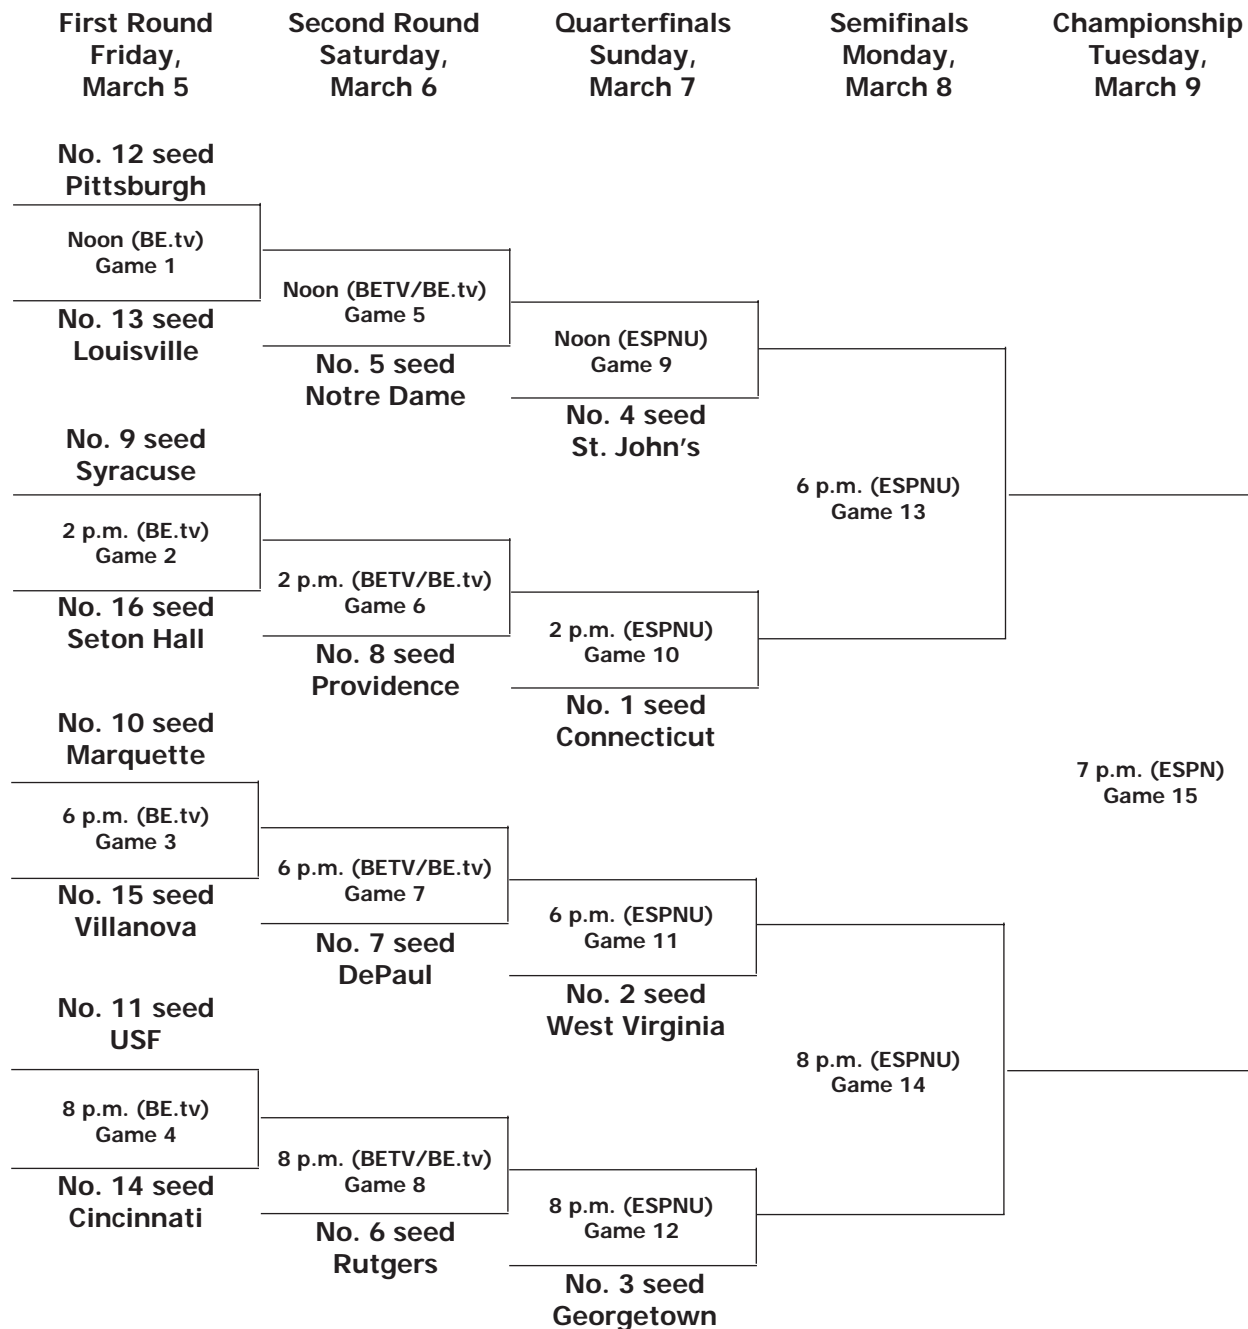

2010 BIG EAST Women's Basketball Championship

Presented by New York Life Insurance Company

XL Center • Hartford, Conn.

BETV - BIG EAST Regional Sports Networks
(check your local listings)

BE.tv - streamed online at www.bigeast.tv