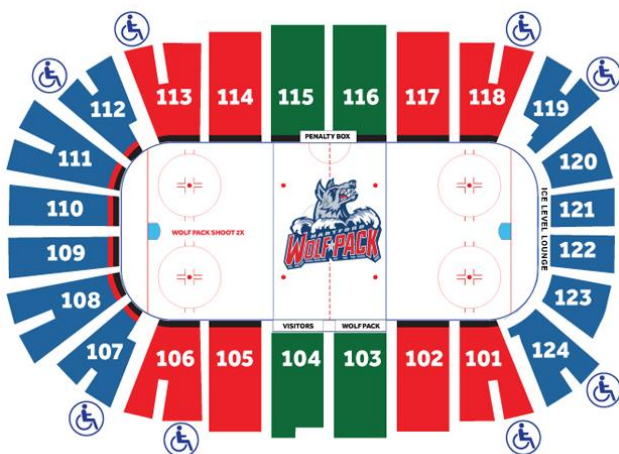

# HARTFORD WOLF PACK POST GAME SKATE EXPERIENCE

## Tickets start at \$21

#### Post - Game packages include:

- The ultimate experience for your Adult Hockey Team
- Three, 12 minute periods
- Utilize XL Center Locker Rooms
- Team photo on the Ice
- Red level seating starts at \$21.00 per ticket
- Green level seating starts at \$23.00 per ticket
- Tickets include Wolf Pack Game and Skate Time
- Minimum Group Ticket purchase required

<u>Game Date</u>	<u>Opponent</u>	<u>Time</u>
Dec. 22	PROVIDENCE	7:15
Dec. 23	BRIDGEPORT	3:00
Jan. 7	UTICA	5:00
Jan. 19	UTICA	7:15
Jan. 21	WILKES-BARRE/SCR.	5:00
Jan. 26	CHARLOTTE	7:15
Feb. 23	HERSHEY	7:15
Mar. 16	LEHIGH VALLEY	7:15
Mar. 18	ROCHESTER	5:00
Mar. 24	HERSHEY	3:00
Mar. 28	SPRINGFIELD	7:00
Mar. 30	WILKES-BARRE/SCR.	7:15
Mar. 31	BRIDGEPORT	7:00
Apr. 7	LEHIGH VALLEY	7:00
Apr. 8	SPRINGFIELD	5:00